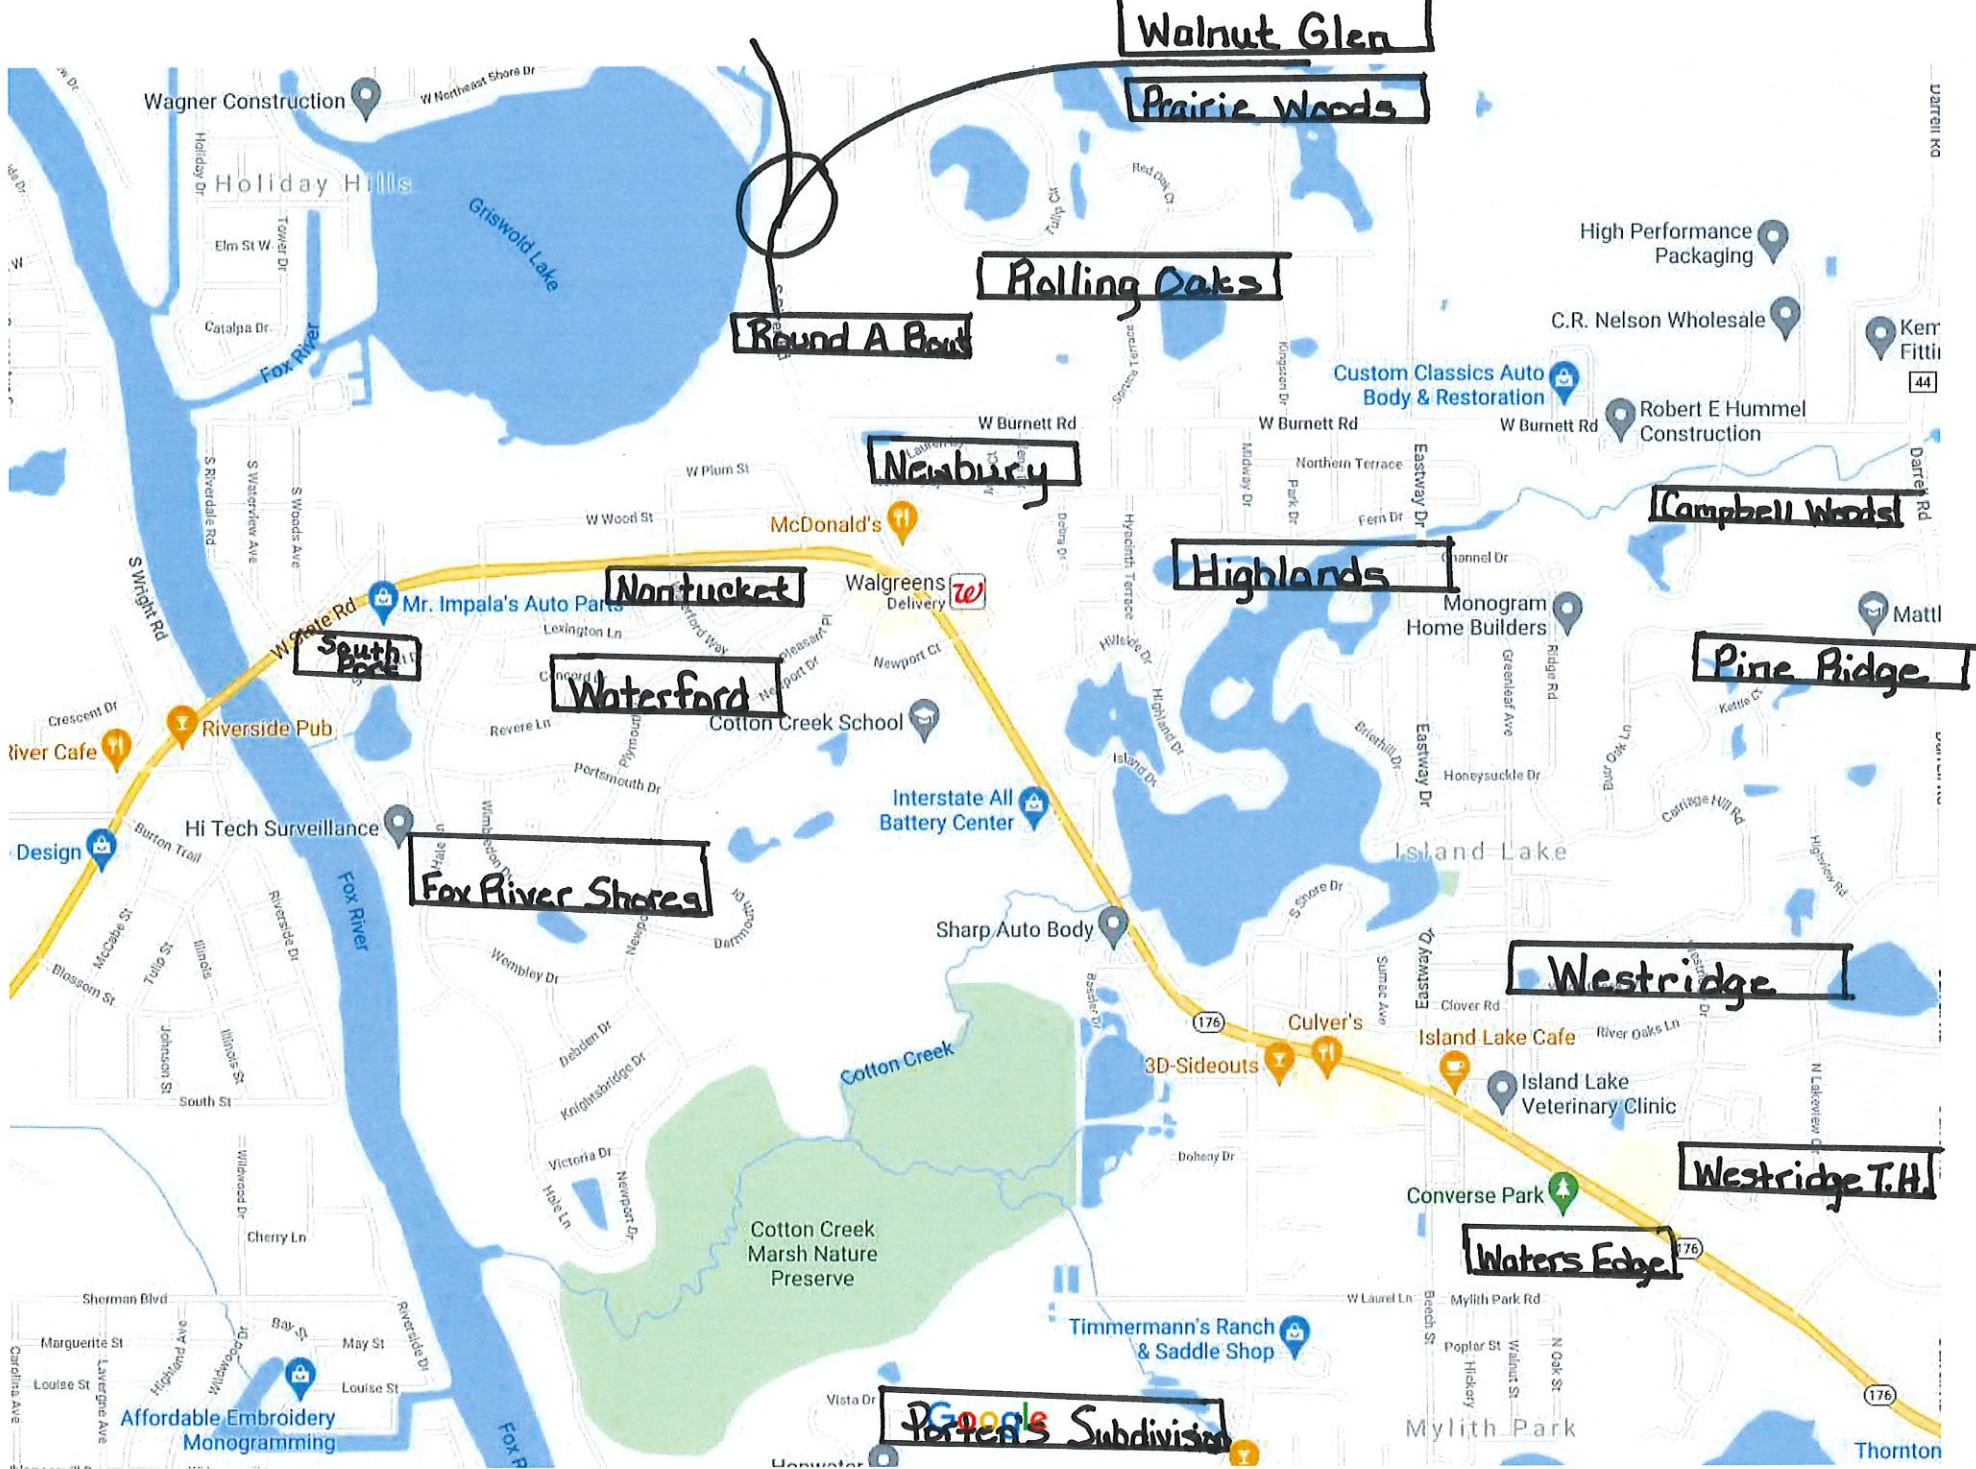

2021 Village of Island Lake Garage Sales

June 18, 19, and 20 9 - 4pm

Subdivision & Address	Days Participating		
	Fri. 6/18	Sat. 6/19	Sun. 6/20
3403 Campbell Woods/Pine Ridge			
3404 Burr Oak		X	
Westridge			
✓ Carriage Hill Road, 504	X	X	X
✓ Carriage Hill Road, 518	X	X	
✓ Wood Creek Dr., 513	X	X	
✓ Wood Creek Dr., 617	X	X	
Westridge Townhomes			
Southport Village			
✓ Southport Drive, 3405	X	X	X
✓ Southport Drive, 3529	X	X	X
York Lane, 3347		X	X
Waterford Village			
✓ Vista Drive, 4505	X	X	X
Fox River Shores			
✓ Dartmouth Drive, 721	X	X	
✓ Dartmouth Drive, 731	X	X	X
✓ Dartmouth Drive, 733	X	X	X
✓ Eastport Ct., 601	X	X	X
✓ Knottingham Court, 720	X	X	X
Lexington, 949	X	X	X
✓ Newport, 3583	X	X	X
✓ Plymouth Lane, 3451	X	X	
✓ Wembley, 1111	X	X	X
Waters Edge			
✓ Waters Edge Drive 4340	X	X	

Subdivision & Address	Days Participating		
	Fri. 6/18	Sat. 6/19	Sun. 6/20
Rolling Oaks			
Side Outs Bar and Eatery			
Highwood Lakes/Tulip Circle			
Portens			
Newbury Townhomes			
✓ Lauren Lane, 401	X	X	X
Walnut Glen			
✓ Tallgrass, 1932	X	X	
✓ Tallgrass, 1995		X	
Walnut Glen, 2165	X	X	X
Prairie Woods			
✓ Fenview Circle, 2517	X	X	
Island Lake Estates			
Brierhill Drive, 3511		X	X
✓ Eastport, 601 3525	X	X	X
✓ Eastway Drive, 3518	X	X	
✓ Eastway Drive, 3525	X	X	X
✓ Fairfield Drive, 110	X	X	
✓ Fairfield Drive, 209		X	X
✓ Highland Ct., 112	X	X	X
✓ Highland Drive, 3310		X	X
✓ Midway Drive, 3826	X	X	X
✓ Ridge Road, 3402	X	X	
✓ Ridge Road, 3517		X	
✓ South Shore Drive, 204	X	X	X
Highlands			
✓ Forest Drive, 404		X	X
Mylith Park			

Village of Island Lake