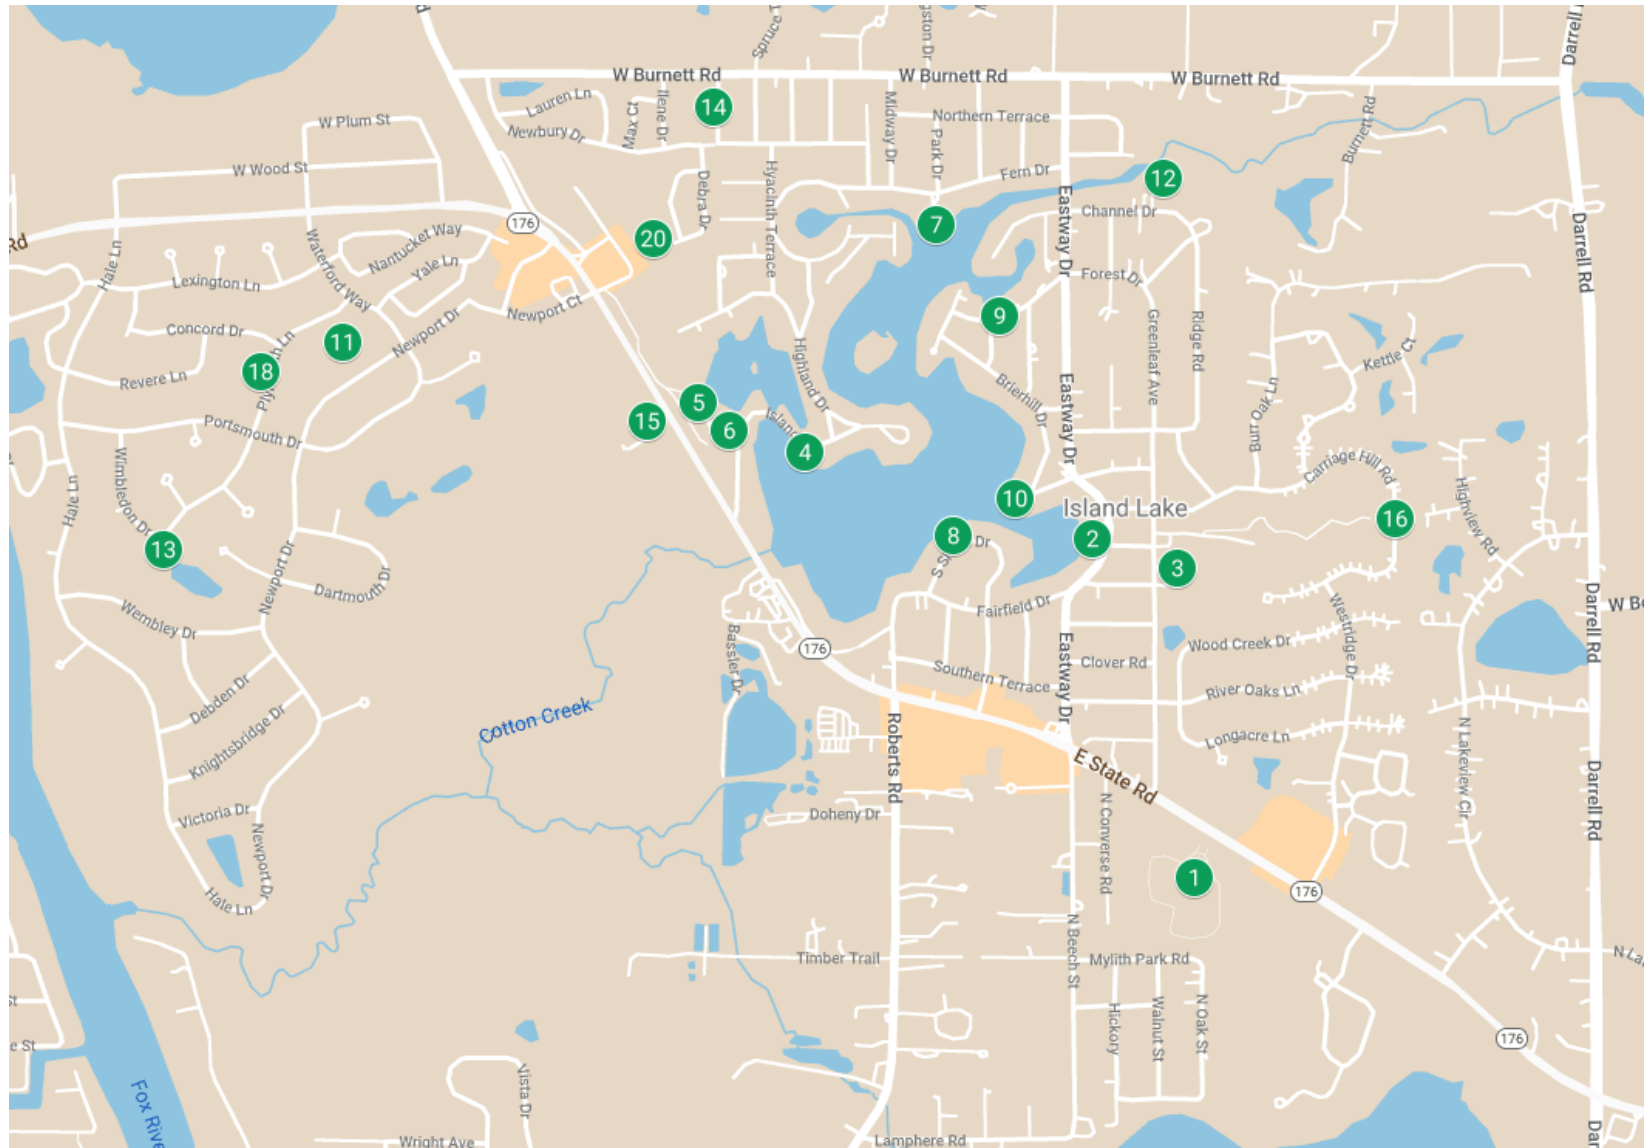

**Scan to Sign Up!**

Converse Park

Dorothy Beach

Hyde's Lake View

Maple Ridge Park

## Parks and Lake Commission

# Village of Island Lake Park System

- 1 Converse Park
- 2 Eastway Park
- 3 Island Lake Village Hall
- 4 Dorothy Beach
- 5 Veterans Park
- 6 Helicopter Beach
- 7 Park Beach
- 8 South Shore Beach
- 9 Forest Park
- 10 Brier Beach
- 11 Maple Ridge park
- 12 Channel Park
- 13 Fish Park
- 14 Grek Park
- 15 Water Tower Park
- 16 Greenleaf Park
- 17 Vista Park
- 18 Foxwood Park
- 19 Prairie Woods Park
- 20 Puri Park