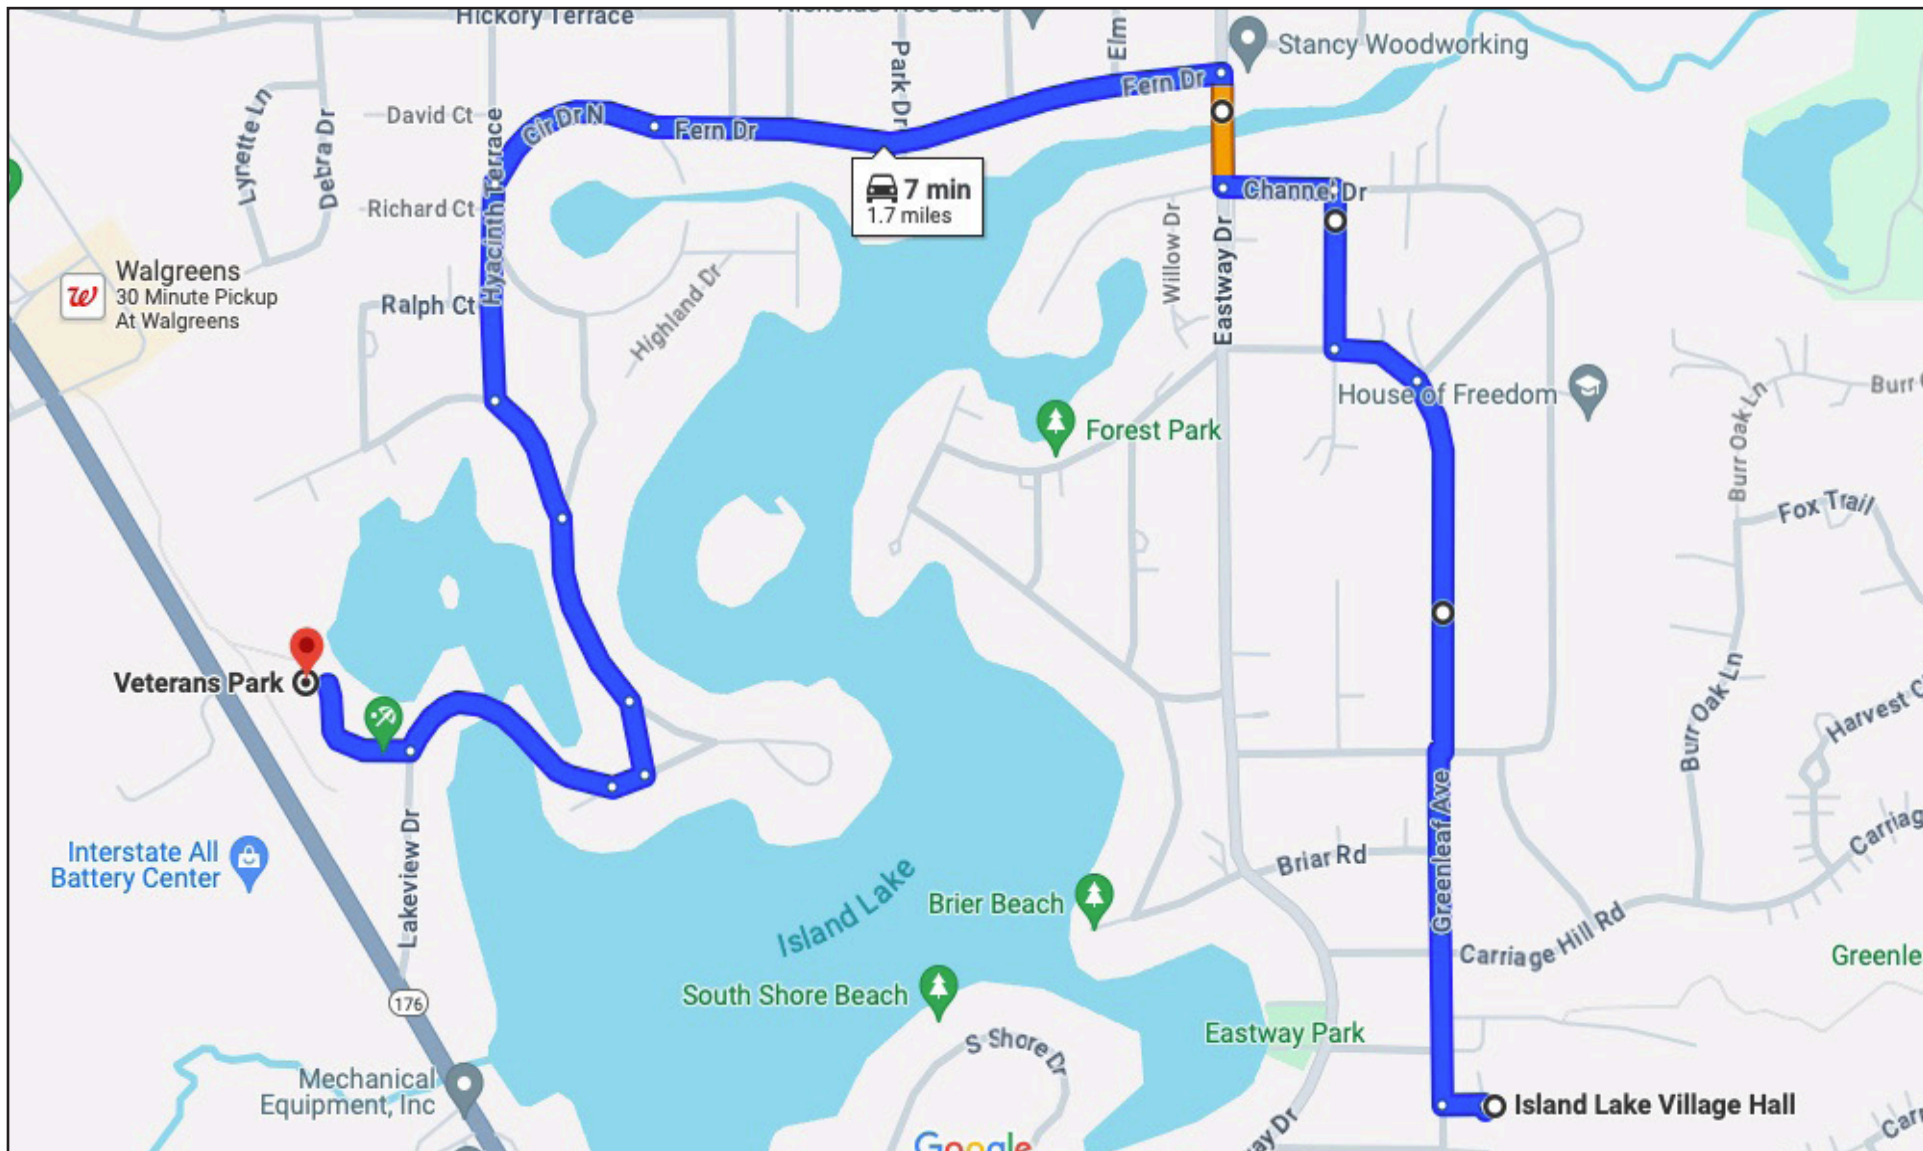

# 2024 JULY 4TH PARADE ROUTE

Start at Island Lake Village Hall - Take a Right on Greenleaf to Woodland Circle North (right) to Channel Drive (left) to Eastway Drive (right) to Fern Drive (left) to Circle Drive North to Hyacinth Terrace (left) to Highland Drive (left) to Island Drive (right) and end at Veterans Park